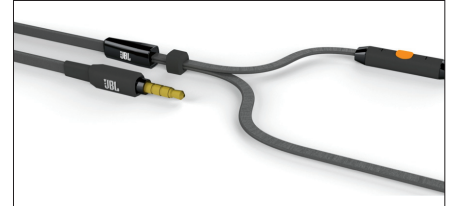

Flat-elastomer cables and rubber slider

Tangled cables are a constant source of frustration for headphone users. So the JBL J33 headphones have flat-elastomer cables that resist tangling and a rubber slider that keeps the cables neatly organized.