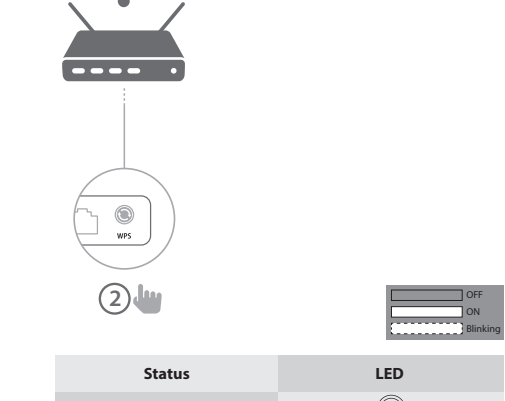

WPS (Wi-Fi Protected Setup)

Status	LED
Connecting	
Connected